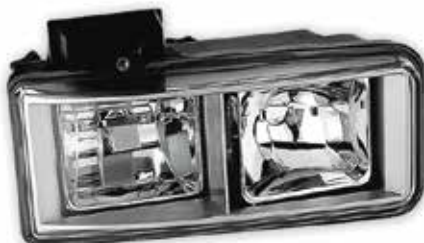

E

SİS & SPOT LAMBA / FOG & SPOT LAMP

Özellik / Spec.	Yön / Position	Marstech Ref. No	Oem No
Ampüllü / W- Bulb	Sağ / Right	M 630742	98437475
Ampüllü / W- Bulb	Sol / Left	M 630743	98437476
Cam / Lens	RH = LH	M 690710	

Ampül / Bulb : 1 x H1, 1 x H3, 24 V