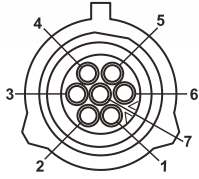

FORD

CARGO

Fonksiyonlar / Functions

- 1 - Şase / Ground
- 2 - Geri Vites / Reverse
- 3 - Stop / Stop
- 4 - Sinyal / Direction Indicator
- 5 - Yan İşaret / Side Marker
- 6 - Geri Vites / Reverse
- 7 - Park / Tail