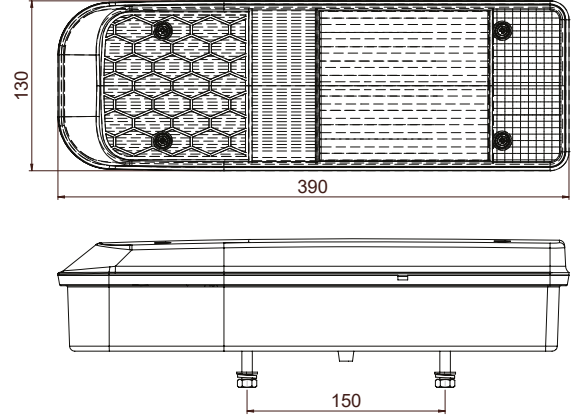

STOP LAMBA / REAR LAMP

Arka Soketli
Rear Connector

Socket	Bağlantı Tip Connector Type	Yön Position	Marstech Ref. No
	AMP 1,5	RH = LH	M 612210
	Tesisatlı W-Cable	RH = LH	M 612211
	Cam Lens	RH = LH	M 612212

Ampül / Bulb : 4 x P 21W, 2 x R5W