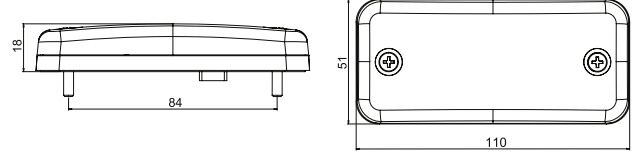

Ampül / Bulb : 1 x W5W, 24 V

VOLVO

FE II - FH II

2006 →

(E)

YAN İŞARET LAMBA / SIDE MARKER LAMP

Özellik / Spec.	Yön / Position	Marstech Ref. No	Oem No
24V	RH = LH	M 621277	20480486

VOLVO