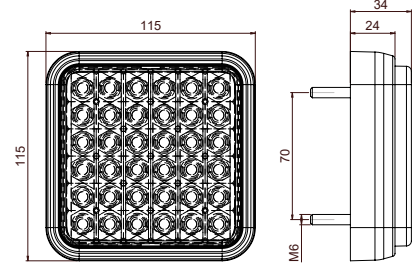

UNIVERSAL

MICROSTAR I

**KARE LED GERİ VİTES LAMBA / SQUARE LED REVERSE LAMP**

Özellik / Spec	Yön / Position	Marstech Ref. No
24V	RH = LH	M 720116

UNIVERSAL
MICROSTAR I

KARE LED GERİ SİS LAMBA / SQUARE LED REAR FOG LAMP

Özellik / Spec	Yön / Position	Marstech Ref. No
24V	RH = LH	M 720117

UNIVERSAL
MICROSTAR II

E
**LED KOMBİNASYON LAMBA
LED COMBINATION LAMP**

Kablo 45cm / Cable 45 cm

Özellik / Spec	Yön / Position	Marstech Ref. No
9 - 33V	RH = LH	M 720133