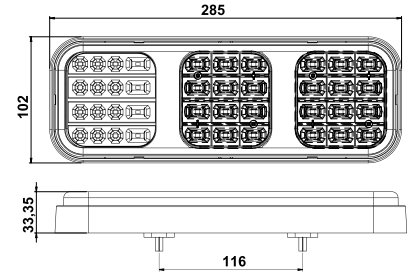

**LED KOMBİNASYON LAMBA
LED COMBINATION LAMP**

Kablo 45cm / Cable 45 cm

Özellik / Spec	Yön / Position	Marstech Ref. No
9 - 33V	RH = LH	M 720133