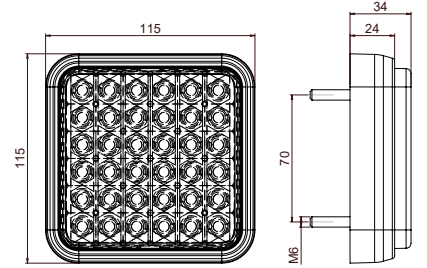

Özellik / Spec	Yön / Position	Marstech Ref. No
24V	RH = LH	M 720114

UNIVERSAL

MICROSTAR I

**KARE LED SİNYAL LAMBA / SQUARE LED INDICATOR LAMP**

Özellik / Spec	Yön / Position	Marstech Ref. No
24V	RH = LH	M 720115