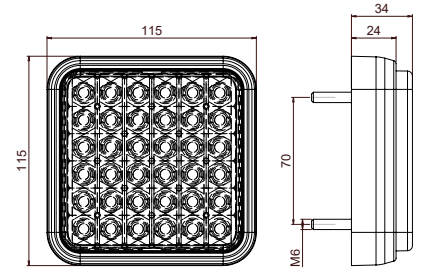

Özellik / Spec	Yön / Position	Marstech Ref. No
24V	RH = LH	M 720114

UNIVERSAL

MICROSTAR I

**KARE LED SİNYAL LAMBA / SQUARE LED INDICATOR LAMP**

Özellik / Spec	Yön / Position	Marstech Ref. No
24V	RH = LH	M 720115