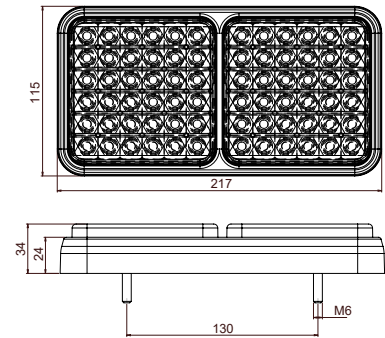

Yedek Ünite / Spare Unit

Stop & Park Stop & Tail	M 720130
Sinyal Direction Indicator	M 720131