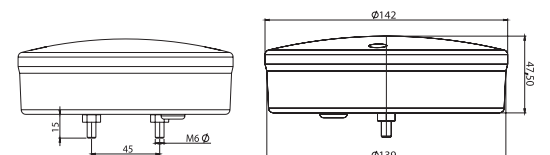

**FONKSİYONEL STOP LAMBA
MULTIFUNCTION REAR LAMP**

Sinyal / Park / Stop / Geri Vites
Direction Indicator / Tail / Stop / Reverse

Özellik / Spec	Yön / Position	Marstech Ref. No
24V	RH = LH	M 720120