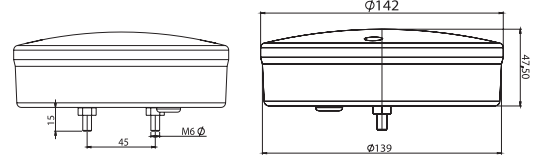

**FONKSİYONEL STOP LAMBA
MULTIFUNCTION REAR LAMP**

Stop / Park / Sinyal
Stop / Tail / Direction Indicator

Özellik / Spec	Yön / Position	Marstech Ref. No
24V	RH = LH	M 720101
12V	RH = LH	M 720102
Cam / Lens	RH = LH	M 720128