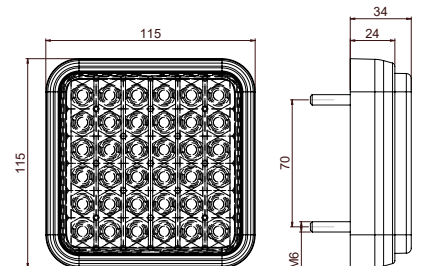

KARE LED GERİ VİTES LAMBA / SQUARE LED REVERSE LAMP

Özellik / Spec	Yön / Position	Marstech Ref. No
24V	RH = LH	M 720116