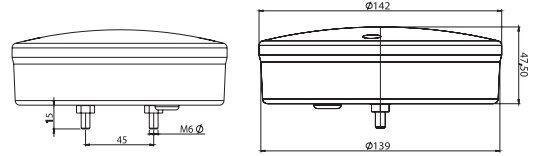

**FONKSİYONEL STOP LAMBA
MULTIFUNCTION REAR LAMP**

Geri Vites / Geri Sis
Reverse / Rear Fog

Özellik / Spec	Yön / Position	Marstech Ref. No
24V	RH = LH	M 720103
Cam / Lens	RH = LH	M 720129