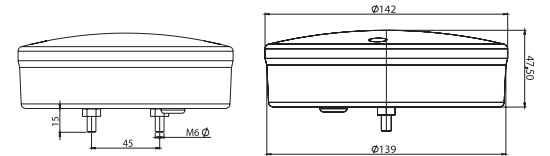

**FONKSİYONEL STOP LAMBA
MULTIFUNCTION REAR LAMP**

Sinyal / Park / Stop
Direction Indicator / Tail / Stop

Özellik / Spec	Yön / Position	Marstech Ref. No
24V	RH = LH	M 720104