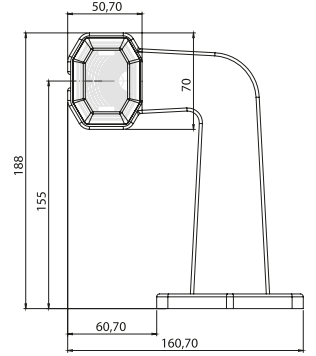

#### DORSE DIŞ İŞARET LAMBA TRAILER END - OUTLINE MARKER LAMP

| Özellik / Spec. | Marstech Ref. No |
|-----------------|------------------|
| 24V             | M 720201         |