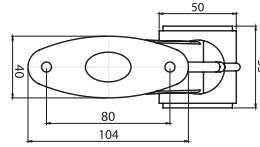

DORSE DIŞ İŞARET LAMBA TRAILER END - OUTLINE MARKER LAMP

Özellik / Spec.	Marstech Ref. No
24V	M 720205