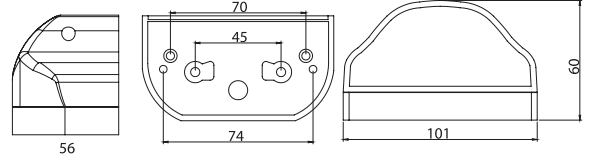

PLAKALIK LAMBA / NUMBER PLATE LAMP

Özellik I / Spec. I	Özellik II / Spec. II	Marstech Ref. No
Siyah / Black	R 5W	M 710401
Kırmızı / Red	R 5W	M 710402
Mavi / Blue	R 5W	M 710403