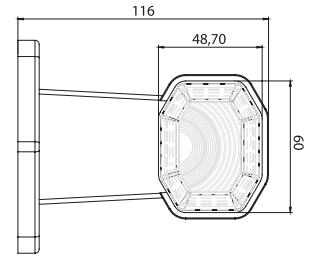

DORSE DIŞ İŞARET LAMBA TRAILER END - OUTLINE MARKER LAMP

Özellik / Spec.	Marstech Ref. No
24V	M 720203