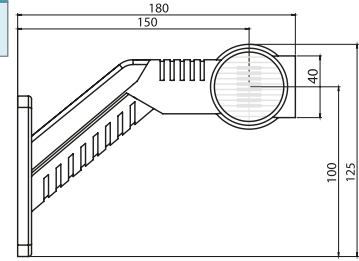

DORSE DIŞ İŞARET LAMBA TRAILER END - OUTLINE MARKER LAMP

Özellik / Spec.	Marstech Ref. No
24V	M 720205