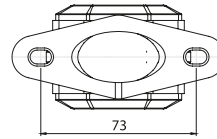

DORSE DIŞ İŞARET LAMBA TRAILER END - OUTLINE MARKER LAMP

Özellik / Spec.	Marstech Ref. No
24V	M 720203