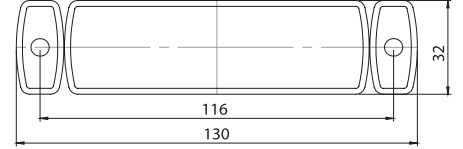

YAN İŞARET LAMBA / SIDE MARKER LAMP

Özellik I / Spec I	Özellik II / Spec II	Marstech Ref. No
24 V	Braketli / W-Bracket	M 720306
24 V	Braketsiz / W-Out Bracket	M 720305