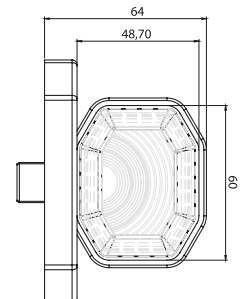

DORSE DIŞ İŞARET LAMBA TRAILER END - OUTLINE MARKER LAMP

Özellik / Spec.	Marstech Ref. No
24V	M 720204