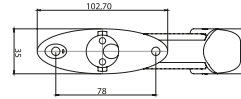

UNIVERSAL

PROSTAR - PS 13

E

**DORSE DIŞ İŞARET LAMBA
TRAILER END - OUTLINE MARKER LAMP**

Özellik / Spec	Yön / Position	Marstech Ref. No
24 V	RH	M 720231
24 V	LH	M 720232

UNIVERSAL

PROSTAR - PSS 14

E

**DORSE DIŞ İŞARET LAMBA
TRAILER END - OUTLINE MARKER LAMP**

Özellik / Spec	Yön / Position	Marstech Ref. No	Oem No
24 V	RH	M 720233	2XS 011 744-161
24 V	LH	M 720234	2XS 011 744-171

UNIVERSAL

MICROSTAR - MS 12

E

**DORSE DIŞ İŞARET LAMBA
TRAILER END - OUTLINE MARKER LAMP**

Özellik / Spec.	Marstech Ref. No
T10W	M 710212