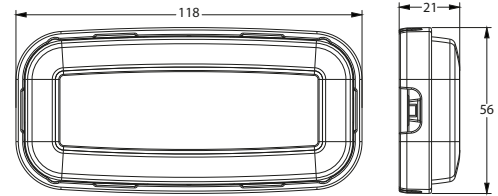

UNIVERSAL

PROSTAR PSS-4

YAN İŞARET LAMBA / SIDE MARKER LAMP

Özellik I / Spec I	Özellik II / Spec II	Marstech Ref. No
12 - 24 V	Braketsiz / W-Out Bracket	M 720319
12 - 24 V	Braketli / W-Bracket	M 720320

UNIVERSAL

PROSTAR PSS-5

E

YAN İŞARET LAMBA / SIDE MARKER LAMP

Özellik I / Spec I	Özellik II / Spec II	Marstech Ref. No
12 - 24 V	Braketsiz / W-Out Bracket	M 720317
12 - 24 V	Braketli / W-Bracket	M 720318

UNIVERSAL

TRIO

YAN İŞARET LAMBA / SIDE MARKER LAMP

Özellik I / Spec I	Özellik II / Spec II	Marstech Ref. No
12 - 24 V	Braketli / W-Bracket	M 720321