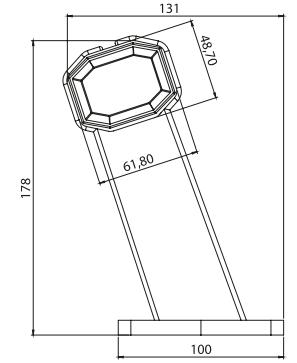

DORSE DIŞ İŞARET LAMBA TRAILER END - OUTLINE MARKER LAMP

Özellik / Spec.	Marstech Ref. No
24V	M 720202