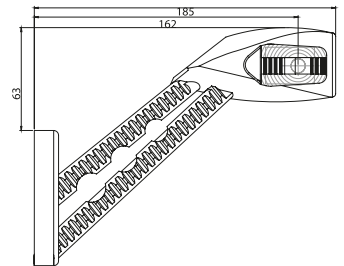

**DORSE DIŞ İŞARET LAMBA
TRAILER END - OUTLINE MARKER LAMP**

Özellik / Spec.	Marstech Ref. No
T10W	M 710212