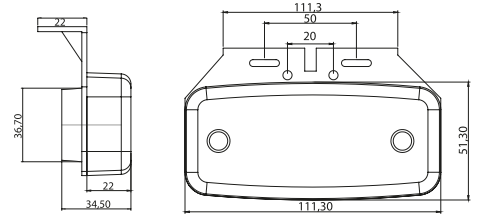

UNIVERSAL

PROSTAR PSS-4

YAN İŞARET LAMBA / SIDE MARKER LAMP

Özellik I / Spec I	Özellik II / Spec II	Marstech Ref. No
12 - 24 V	Braketsiz / W-Out Bracket	M 720319
12 - 24 V	Braketli / W-Bracket	M 720320

UNIVERSAL

PROSTAR PSS-5

E

YAN İŞARET LAMBA / SIDE MARKER LAMP

Özellik I / Spec I	Özellik II / Spec II	Marstech Ref. No
12 - 24 V	Braketsiz / W-Out Bracket	M 720317
12 - 24 V	Braketli / W-Bracket	M 720318

UNIVERSAL

TRIO

YAN İŞARET LAMBA / SIDE MARKER LAMP

Özellik I / Spec I	Özellik II / Spec II	Marstech Ref. No
12 - 24 V	Braketli / W-Bracket	M 720321