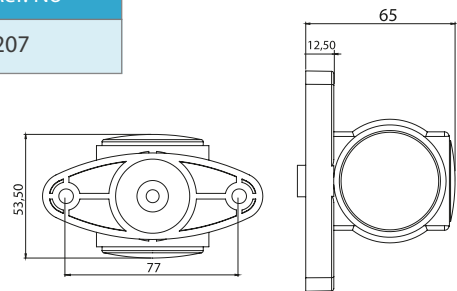

DORSE DIŞ İŞARET LAMBA TRAILER END - OUTLINE MARKER LAMP

Özellik / Spec.	Marstech Ref. No
24V	M 720207