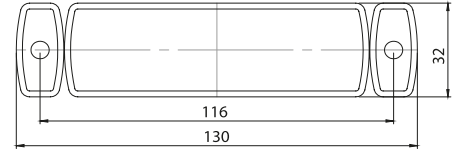

ARKA İŞARET LAMBA / REAR MARKER LAMP

Özellik I / Spec I	Özellik II / Spec II	Marstech Ref. No
24 V	Braketli / W-Bracket	M 720307
24 V	Braketsiz / W-Out Bracket	M 720308