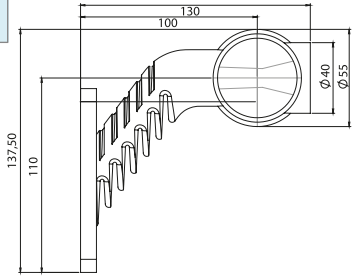

DORSE DIŞ İŞARET LAMBA TRAILER END - OUTLINE MARKER LAMP

Özellik / Spec.	Marstech Ref. No
24V	M 720206