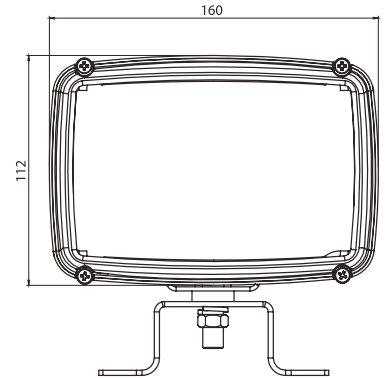

Opsiyon :

- H3 12V 55W

- Options :

- H3 12V 55W

 Ampül / Bulb : 1 x H3, 24 V

Marstech
Ref. No

M 710511

Marstech
Ref. No