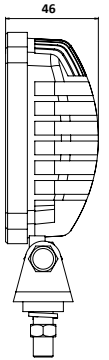

7 pcs x 5W LED

Hi-Impact Plastic
PMMA
35 Watt
10 - 30V
4340 Lumen
6500 K
25 000 - 30 000
-40°C - 85°C
IP67