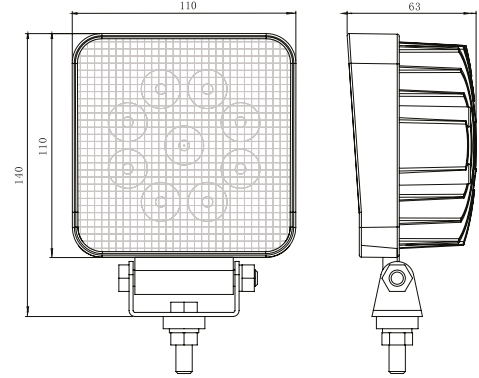

9 pcs x 3W LED

Housing : Hi-Impact Plastic
Lens : PMMA
Power : 27 Watt
Voltage : 10 - 30V / 10 - 110V
Light Output : 2150 Lumen
Color Temp : 6500 K
Life Hour : 25 000 - 30 000
Operating Temp : -40°C - 85°C
Waterproof Rate : IP67

Voltage	Marstech Ref. No
10 - 30V	M 720533
10 - 110V	M 720540