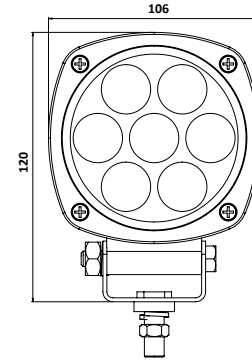

7 pcs x 5W LED

Hi-Impact Plastic
PMMA
35 Watt
10 - 30V
4340 Lumen
6500 K
25 000 - 30 000
-40°C - 85°C
IP67