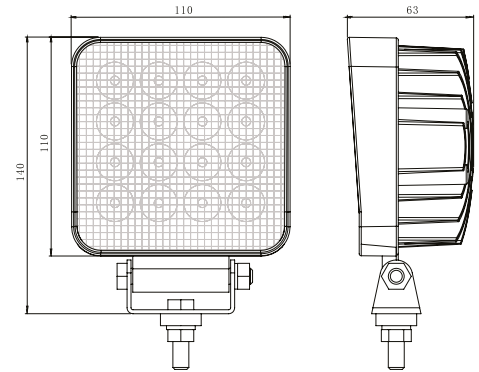

16 pcs x 2W LED

Housing : Hi-Impact Plastic
Lens : PMMA
Power : 32 Watt
Voltage : 10 - 30V / 10 - 110V
Light Output : 2150 Lumen
Color Temp : 6500 K
Life Hour : 25 000 - 30 000
Operating Temp : -40°C - 85°C
Waterproof Rate : IP67

Voltage	Marstech Ref. No
10 - 30V	M 720541
10 - 110V	M 720542