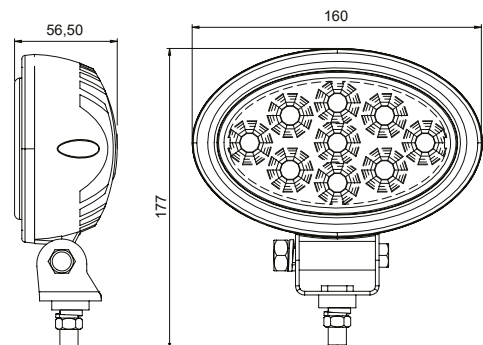

9 pcs x 3W LED

Housing : Hi-Impact Plastic
Lens : PMMA
Power : 27 Watt
Voltage : 10 - 30V
Light Output : 2150 Lumen
Color Temp : 6500 K
Life Hour : 25 000 - 30 000
Operating Temp : -40°C - 85°C
Waterproof Rate : IP67

Marstech Ref. No
M 720537