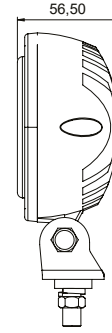

Marstech Ref. No
M 720537

UNIVERSAL
FORKLİFT ÇALIŞMA LAMBA / FORKLIFT SPOT LAMP

Marstech Ref. No
M 720538

2 pcs x 3W LED

Housing : Hi-Impact Plastic
 Lens : PMMA
 Power : 6 Watt
 Voltage : 9 - 48V / 9 - 80V
 Operating Temp : -40°C - 85°C
 Waterproof Rate : IP67