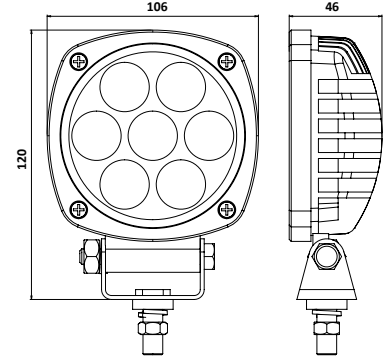

5 pcs x 10 W LED

Housing : Hi-Impact Plastic
Lens : PMMA
Power : 50 Watt
Voltage : 10 - 30V
Light Output : 7300 Lumen
Color Temp : 6500 K
Life Hour : 25 000 - 30 000
Operating Temp : -40°C - 85°C
Waterproof Rate : IP67

Marstech Ref. No

M 720539