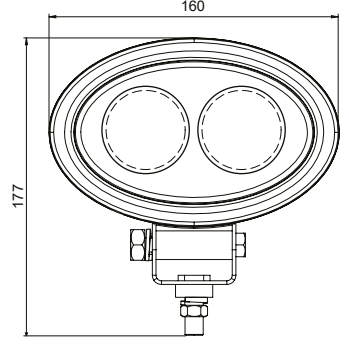

Marstech Ref. No
M 720537

UNIVERSAL
FORKLİFT ÇALIŞMA LAMBA / FORKLIFT SPOT LAMP

Marstech Ref. No
M 720538

2 pcs x 3W LED

Housing : Hi-Impact Plastic
 Lens : PMMA
 Power : 6 Watt
 Voltage : 9 - 48V / 9 - 80V
 Operating Temp : -40°C - 85°C
 Waterproof Rate : IP67