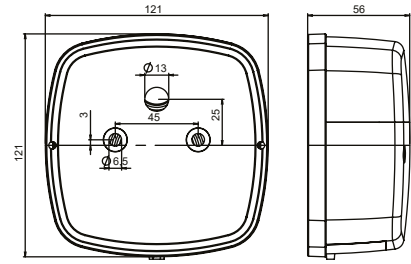

STOP LAMBA / TAIL LAMP

Özellik / Spec.	Yön / Position	Marstech Ref. No	Oem No
Ampülsüz / W - Out Bulb	RH = LH	M 710706	2SE 002 578 701

Ampül / Bulb : 1 x P21W - 1 x P21/5W, 12 V