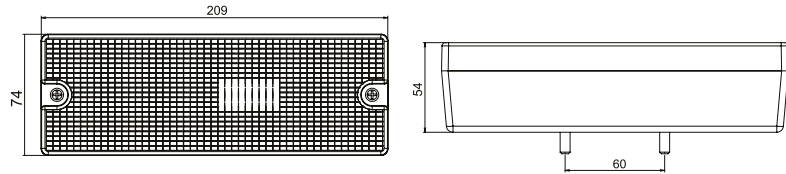

STOP LAMBA / TAIL LAMP

Özellik / Spec.	Yön / Position	Marstech Ref. No
Ampülsüz / W - Out Bulb	RH = LH	M 710701

Ampül / Bulb : 1 x P21W, 1 x P21/5W