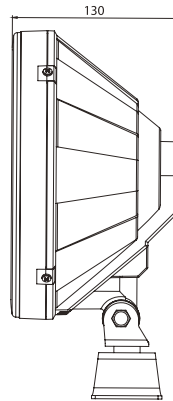

UNIVERSAL

SPOT LAMBA / SPOT LAMP

Mavi LED Blue LED	M 710619
Beyaz LED White LED	M 710620

Özellikler / Specs

- Halojen Ampül
- Plastik gövde ve çerçeve
- Plastik Reflektör
- Şeffaf / Desenli cam
- Spot ışık
- PE beyaz kapak
- Kaplamalı çelik montaj aparatı
- Ayaklı montaj

- Halogen Bulb
- Hi- impact plastic housing and frame
- Plastic Reflector
- Transparent / Patterned glass lens
- Spot beam
- PE white cover
- Steel mounting bracket, zinc-plated
- Pedestal mount

-Opsiyon :

- H1, 12-24 V
- Renkli çerçeve seçenekleri
  Gri - Mavi - Kırmızı
- LED renk seçenekleri:
  Mavi - Beyaz

- Options :

- H1, 12-24 V
- Coloured frame choices:
  Gray - Blue - Red
- LED colour choices:
  Blue - White

Parksız W-O Position Lamp	M 710607
Parksız W- Position Lamp	M 710611

M 710612