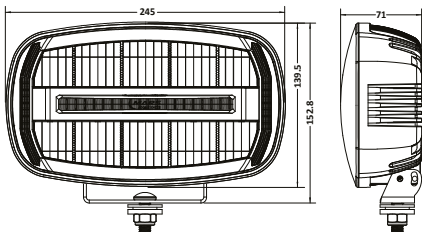

Warning

Housing : Aluminum**Mounting Bracket** : Steel

UNIVERSAL
SPOT & LED POSİZYON LAMBA / SPOT & LED POSITION LAMP

E
OPTIMO 250

M 720604

Özellikler / Specs

Volt	: 10 - 32V	Voltage	: 10 - 32V
Watt	: 120 W	Watt	: 120 W
Lumen	: 3000LM	Lumen	: 3000LM
Renk	: 6000k-6500k	Color Temp	: 6000k-6500k
Fonksiyon	: Spot & Pozisyon	Beam Pattern	: Spot & Position
Gövde	: Alüminyum	Housing	: Aluminum
Montaj Ayak	: Çelik	Mounting Bracket	: Steel

UNIVERSAL
SPOT & LED POSİZYON LAMBA / SPOT & LED POSITION LAMP

E
OPTIMO 300

M 720605

Özellikler / Specs

Volt	: 9 - 32V	Voltage	: 9 - 32V
Watt	: 60 W	Watt	: 60 W
Lumen	: 5500LM	Lumen	: 5500LM
Renk	: 6000k-6500k	Color Temp	: 6000k-6500k
Fonksiyon	: Spot & Pozisyon	Beam Pattern	: Spot & Position
Gövde	: Alüminyum	Housing	: Aluminum
Montaj Ayak	: Çelik	Mounting Bracket	: Steel