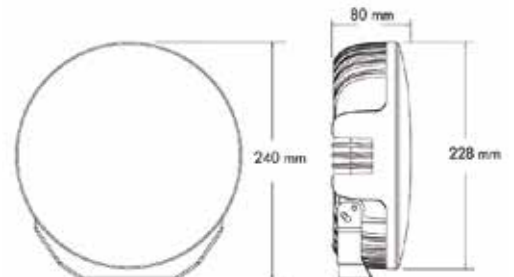

UNIVERSAL

SPOT & LED POSİZYON LAMBA / SPOT & LED POSITION LAMP

(E)

M 720607

Özellikler / Specs

Volt	: 9 - 32V	Voltage	: 9 - 32V
Watt	: 110 W	Watt	: 110 W
Lumen	: 7700LM	Lumen	: 7700LM
Renk	: 6000k-6500k	Color Temp	: 6000k-6500k
Fonksiyon	: Spot & Pozisyon	Beam Pattern	: Spot & Position
Gövde	: Alüminyum	Housing	: Aluminum
Montaj Ayak	: Çelik	Mounting Bracket	: Steel