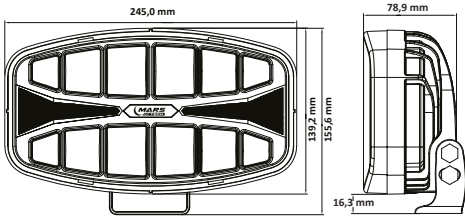

Özellikler / Specs

Volt	: 10 - 32V	Voltage	: 10 - 32V
Watt	: 120 W	Watt	: 120 W
Lumen	: 3000LM	Lumen	: 3000LM
Renk	: 6000k-6500k	Color Temp	: 6000k-6500k
Fonksiyon	: Spot & Pozisyon	Beam Pattern	: Spot & Position
Gövde	: Alüminyum	Housing	: Aluminum
Montaj Ayak	: Çelik	Mounting Bracket	: Steel

UNIVERSAL

SPOT & LED POSİZYON LAMBA / SPOT & LED POSITION LAMP

E