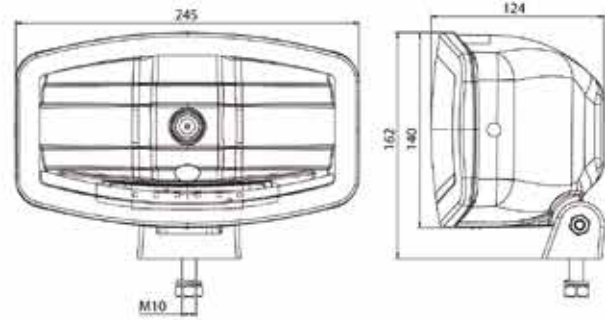

Options :

- H7, 12-24 V
- Coloured frame choices:
  Black - Chrome
- LED colour choices:
  White - Amber