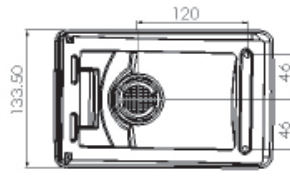

STOP & PARK LAMBA / STOP & TAIL LAMP

Özellik / Spec	Yön / Position	Marstech Ref. No
P 21 / 5W	RH = LH	M 521422