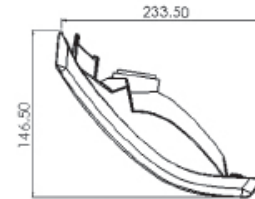

ARKA SİNYAL LAMBA / REAR INDICATOR LAMP

Özellik / Spec	Yön / Position	Marstech Ref. No
P 21W	RH = LH	M 521423