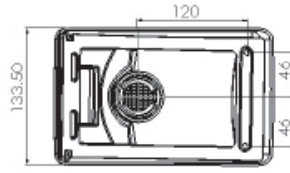

ARKA SİNYAL LAMBA / REAR INDICATOR LAMP

Özellik / Spec	Yön / Position	Marstech Ref. No
P 21W	RH = LH	M 521423