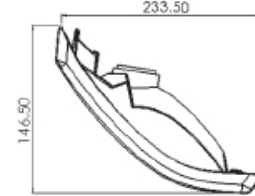

STOP & PARK LAMBA / STOP & TAIL LAMP

Özellik / Spec	Yön / Position	Marstech Ref. No
P 21 / 5W	RH = LH	M 521422