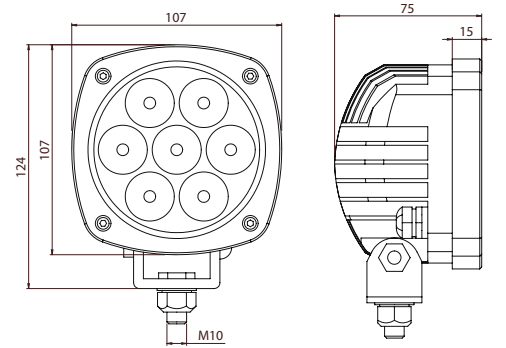

7 pcs x 3W LED

Housing : Hi-Impact Plastic
Lens : PMMA
Power : 21 Watt
Voltage : 10 - 30V
Light Output : 1350 Lumen
Color Temp : 6500 K
Life Hour : 25 000 - 30 000
Operating Temp : -40°C - 85°C
Waterproof Rate : IP67

Marstech Ref. No
M 720534