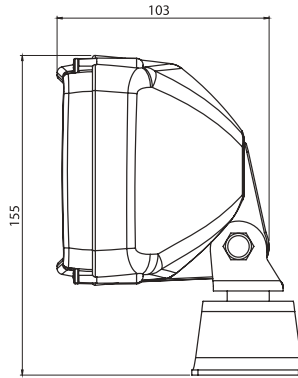

Opsiyon :

- H3 12V 55W

- Options :

- H3 12V 55W

 Ampül / Bulb : 1 x H3, 24 V

Marstech
Ref. No

M 710511

Marstech
Ref. No