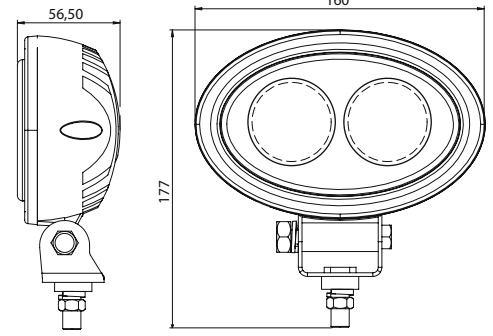

2 pcs x 3W LED

Housing : Hi-Impact Plastic
Lens : PMMA
Power : 6 Watt
Voltage : 9 - 48V / 9 - 80V
Operating Temp : -40°C - 85°C
Waterproof Rate : IP67

Marstech Ref. No
M 720538