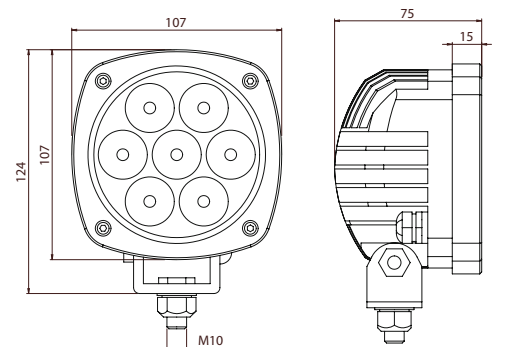

7 pcs x 5W LED

Housing : Hi-Impact Plastic
Lens : PMMA
Power : 35 Watt
Voltage : 10 - 30V
Light Output : 4340 Lumen
Color Temp : 6500 K
Life Hour : 25 000 - 30 000
Operating Temp : -40°C - 85°C
Waterproof Rate : IP67

Marstech Ref. No
M 720535