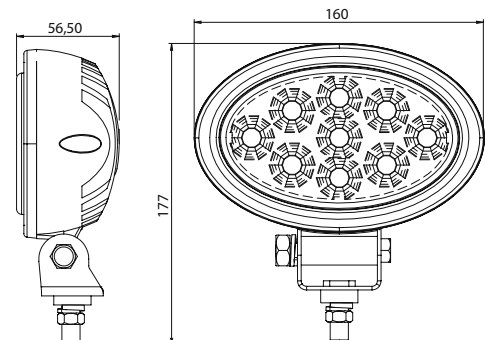

9 pcs x 3W LED

Housing : Hi-Impact Plastic
Lens : PMMA
Power : 27 Watt
Voltage : 10 - 30V
Light Output : 2150 Lumen
Color Temp : 6500 K
Life Hour : 25 000 - 30 000
Operating Temp : -40°C - 85°C
Waterproof Rate : IP67

Marstech Ref. No
M 720537