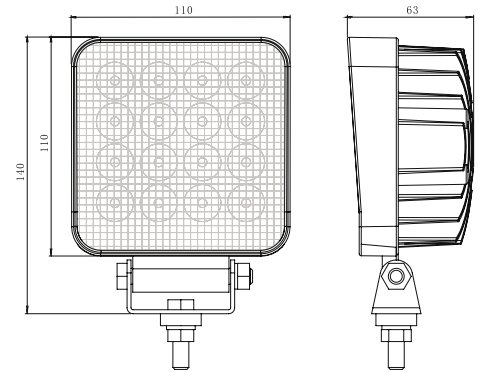

16 pcs x 2W LED

Housing : Hi-Impact Plastic
Lens : PMMA
Power : 32 Watt
Voltage : 10 - 30V / 10 - 110V
Light Output : 2150 Lumen
Color Temp : 6500 K
Life Hour : 25 000 - 30 000
Operating Temp : -40°C - 85°C
Waterproof Rate : IP67

Voltage	Marstech Ref. No
10 - 30V	M 720541
10 - 110V	M 720542