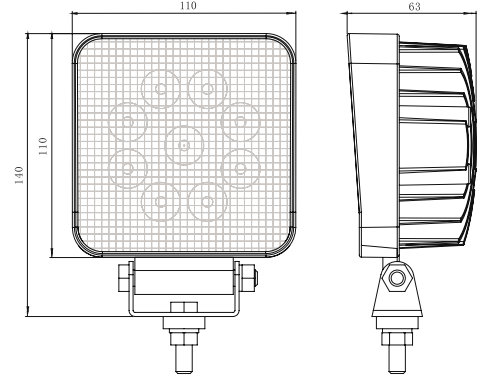

9 pcs x 3W LED

Housing : Hi-Impact Plastic
Lens : PMMA
Power : 27 Watt
Voltage : 10 - 30V / 10 - 110V
Light Output : 2150 Lumen
Color Temp : 6500 K
Life Hour : 25 000 - 30 000
Operating Temp : -40°C - 85°C
Waterproof Rate : IP67

Voltage	Marstech Ref. No
10 - 30V	M 720533
10 - 110V	M 720540