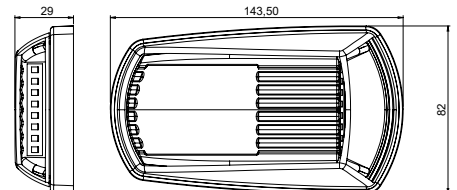

YAN İŞARET LAMBA / SIDE MARKER LAMP

Özellik / Spec.	Yön / Position	Marstech Ref. No
24V	RH = LH	M 621467